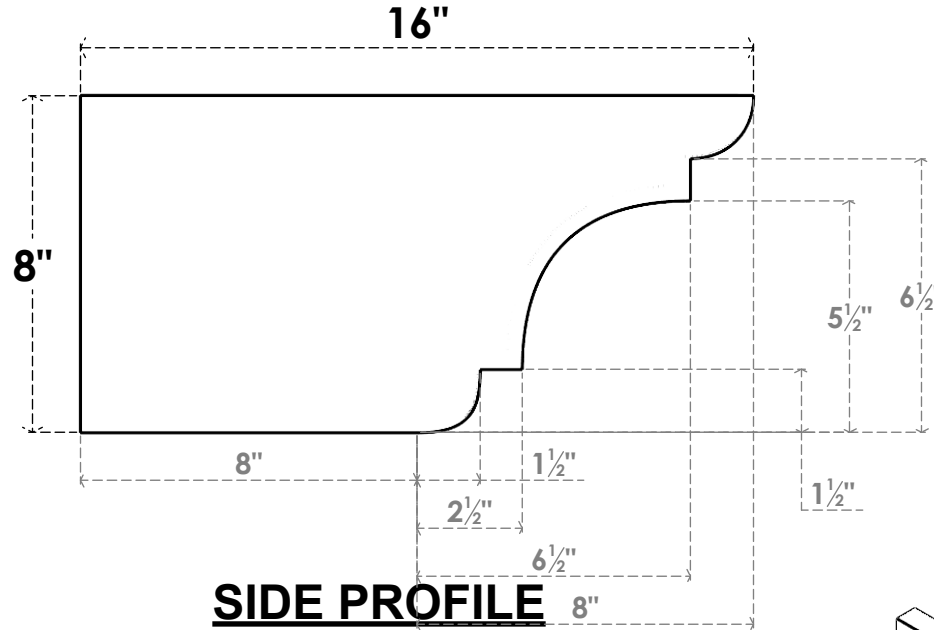

ITEM NUMBER: RFTURO060X08000X16000X008NEB00RCPR

6"W X 8"H X 16"L TIMBERTHANE ROUGH CEDAR NEW BRIGHTON FAUX WOOD OPEN RAFTER TAIL, 8"L END, PRIMED TAN

ISOMETRIC

GENERATED DATE : 03/02/2023

EKENA MILLWORK
2300 WEST MAIN ST.
CLARKSVILLE, TX 75426
TOLL FREE: 866-607-0453
WWW.EKENAMILLWORK.COM

NOTES

1. INSTALLATION TO BE COMPLETED IN ACCORDANCE WITH MANUFACTURER'S SPECIFICATIONS.
2. DRAWING MAY NOT BE TO SCALE
3. THIS DRAWING IS INTENDED FOR DESIGN AND PLANNING PURPOSES ONLY.
4. ALL INFORMATION CONTAINED HEREIN WAS CURRENT AT THE TIME OF DEVELOPMENT BUT MUST BE REVIEWED AND APPROVED BY THE PRODUCT MANUFACTURER TO BE CONSIDERED ACCURATE.
5. TIMBERTHANE ARCHITECTURAL PRODUCTS ARE MADE FROM HIGH DENSITY URETHANE AND COME FACTORY PRIMED