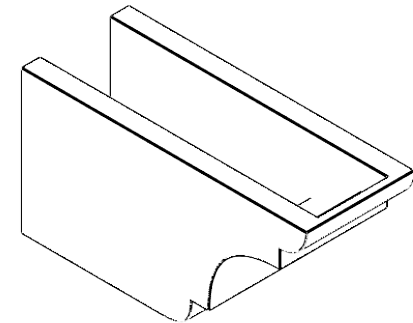

ITEM NUMBER: RFTURO060X08000X16000X008NEB00RCPR

6"W X 8"H X 16"L TIMBERTHANE ROUGH CEDAR NEW BRIGHTON FAUX WOOD OPEN RAFTER TAIL, 8"L END, PRIMED TAN

ISOMETRIC

GENERATED DATE : 03/02/2023

EKENA MILLWORK
2300 WEST MAIN ST.
CLARKSVILLE, TX 75426
TOLL FREE: 866-607-0453
WWW.EKENAMILLWORK.COM

NOTES

1. INSTALLATION TO BE COMPLETED IN ACCORDANCE WITH MANUFACTURER'S SPECIFICATIONS.
2. DRAWING MAY NOT BE TO SCALE
3. THIS DRAWING IS INTENDED FOR DESIGN AND PLANNING PURPOSES ONLY.
4. ALL INFORMATION CONTAINED HEREIN WAS CURRENT AT THE TIME OF DEVELOPMENT BUT MUST BE REVIEWED AND APPROVED BY THE PRODUCT MANUFACTURER TO BE CONSIDERED ACCURATE.
5. TIMBERTHANE ARCHITECTURAL PRODUCTS ARE MADE FROM HIGH DENSITY URETHANE AND COME FACTORY PRIMED