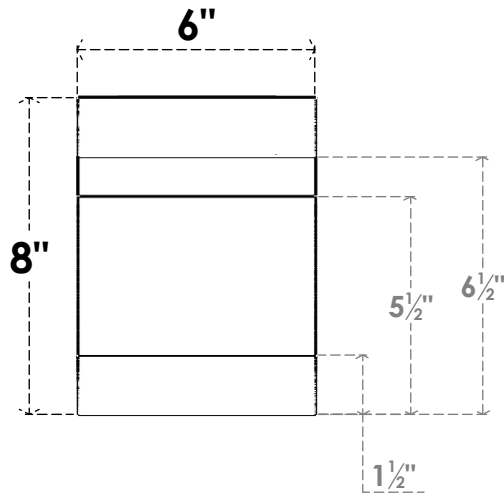

ITEM NUMBER: RFTURO060X08000X16000X008NEB00RCPR

6"W X 8"H X 16"L TIMBERTHANE ROUGH CEDAR NEW BRIGHTON FAUX WOOD OPEN RAFTER TAIL, 8"L END, PRIMED TAN

ISOMETRIC

GENERATED DATE : 03/02/2023

EKENA MILLWORK
2300 WEST MAIN ST.
CLARKSVILLE, TX 75426
TOLL FREE: 866-607-0453
WWW.EKENAMILLWORK.COM

NOTES

1. INSTALLATION TO BE COMPLETED IN ACCORDANCE WITH MANUFACTURER'S SPECIFICATIONS.
2. DRAWING MAY NOT BE TO SCALE
3. THIS DRAWING IS INTENDED FOR DESIGN AND PLANNING PURPOSES ONLY.
4. ALL INFORMATION CONTAINED HEREIN WAS CURRENT AT THE TIME OF DEVELOPMENT BUT MUST BE REVIEWED AND APPROVED BY THE PRODUCT MANUFACTURER TO BE CONSIDERED ACCURATE.
5. TIMBERTHANE ARCHITECTURAL PRODUCTS ARE MADE FROM HIGH DENSITY URETHANE AND COME FACTORY PRIMED